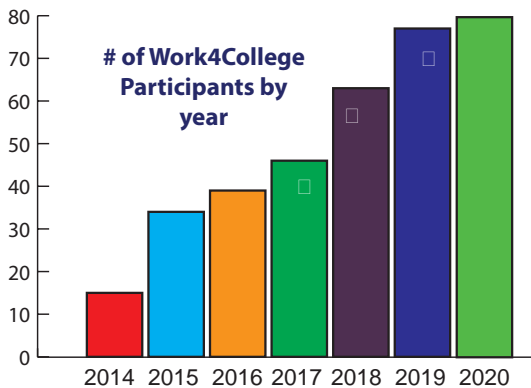

WORK 4 COLLEGE

Northeast Texas Community College

Vol. 7, Issue 2

This Program Really **WORKS!**

Work4College participants at Northeast Texas Community College (NTCC) have grown from 15 in 2014 to 79 in 2020. The program has a total of 300 participants and 80 employers.

Work4College at NTCC has a budget of \$470,000. The program is a partnership between NTCC and local employers.

Work4College at NTCC is a partnership between NTCC and local employers. The program is a partnership between NTCC and local employers.